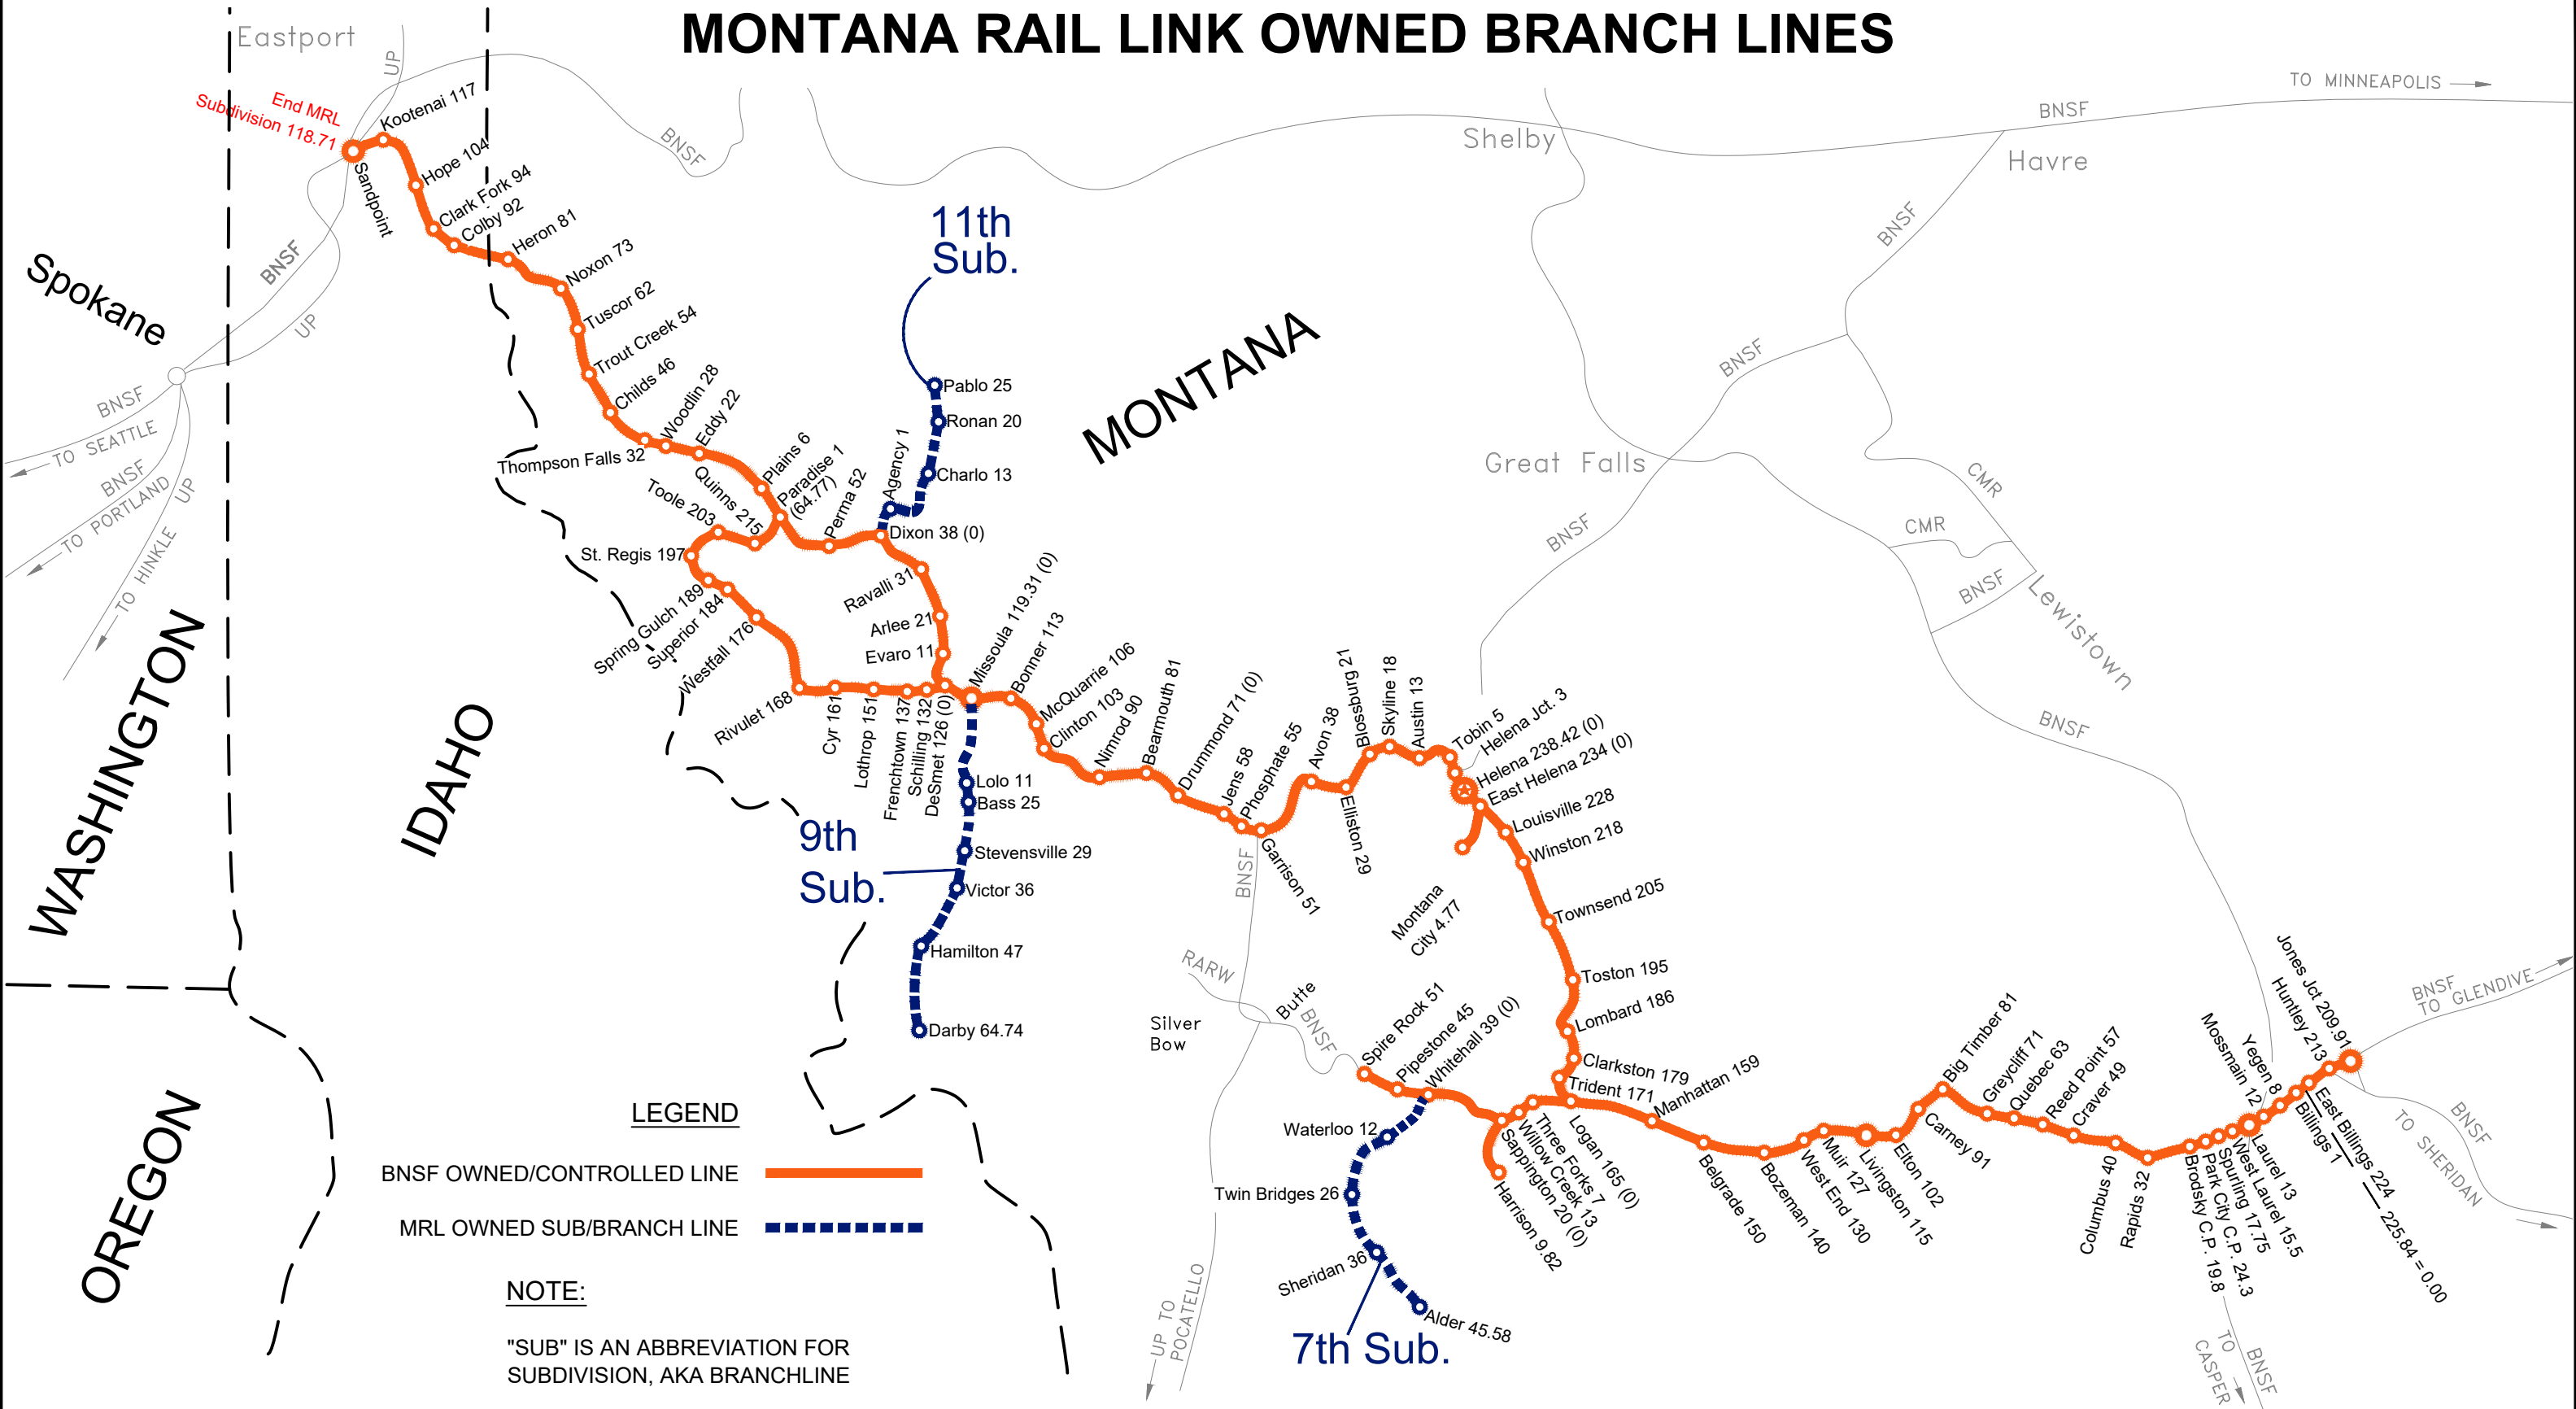

# BNSF MRL SUBDIVISION MONTANA RAIL LINK OWNED BRANCH LINES

## LEGEND

BNSF OWNED/CONTROLLED LINE ———

MRL OWNED SUB BRANCH LINE - - - - -

## NOTE:

"SUB" IS AN ABBREVIATION FOR SUBDIVISION, AKA BRANCHLINE